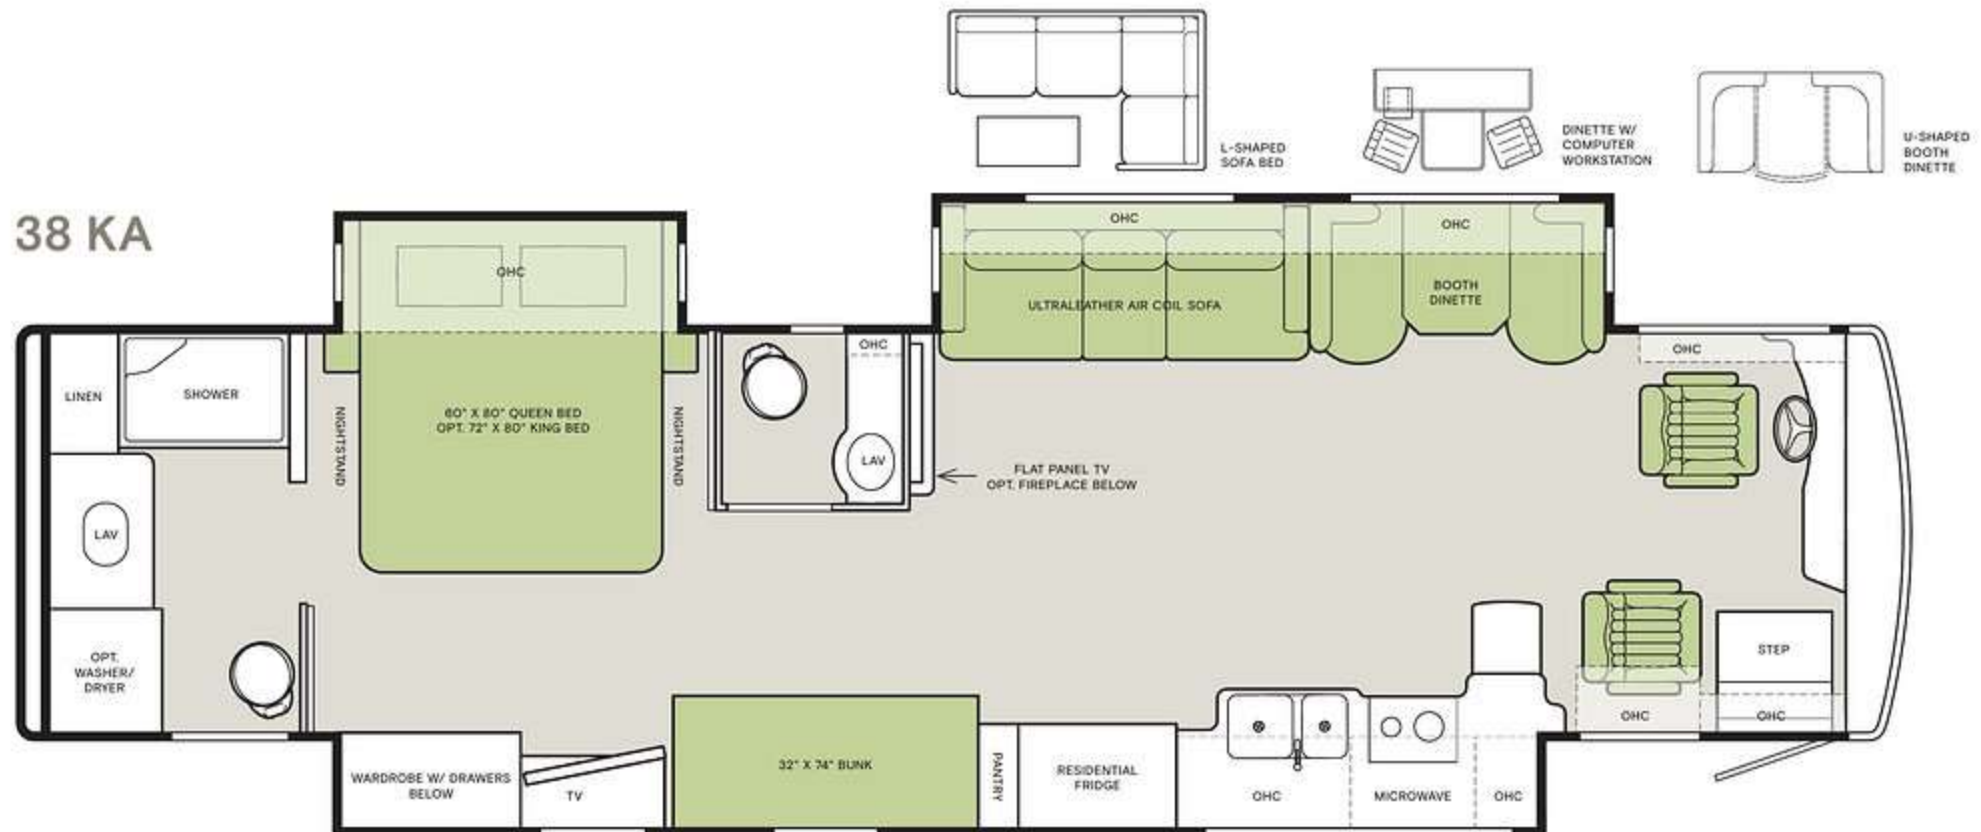

ALLEGRO RED

The Allegro RED 38 KA adds a new twist to the Tiffin lineup. Featuring bunk beds, along with a master bath and half bath, the Allegro RED 38 KA fits the bill for those who have family, friends, or pets to bring along for that next adventure. Like all Allegro RED models, the 38 KA features a Cummins rear diesel engine that helps to make every drive a pleasure. From front-to-back, the Allegro RED is a powerful, luxurious, and intuitive home you'll enjoy for years to come.

If optional furniture combinations are selected, window locations may vary from diagram shown. All options may not be available in every model. Because of progressive improvements and specifications, standard and optional equipment are subject to change without notice or obligation. For a complete and up-to-date list of available options and specifications, visit tiffinmotorhomes.com.

FOR PARTS & SERVICE CALL 256.356.0261 OR VISIT TIFFINMOTORHOMES.COM | 105 2ND ST NW RED BAY, AL 35582 [f](#) [t](#) [i](#) [p](#)